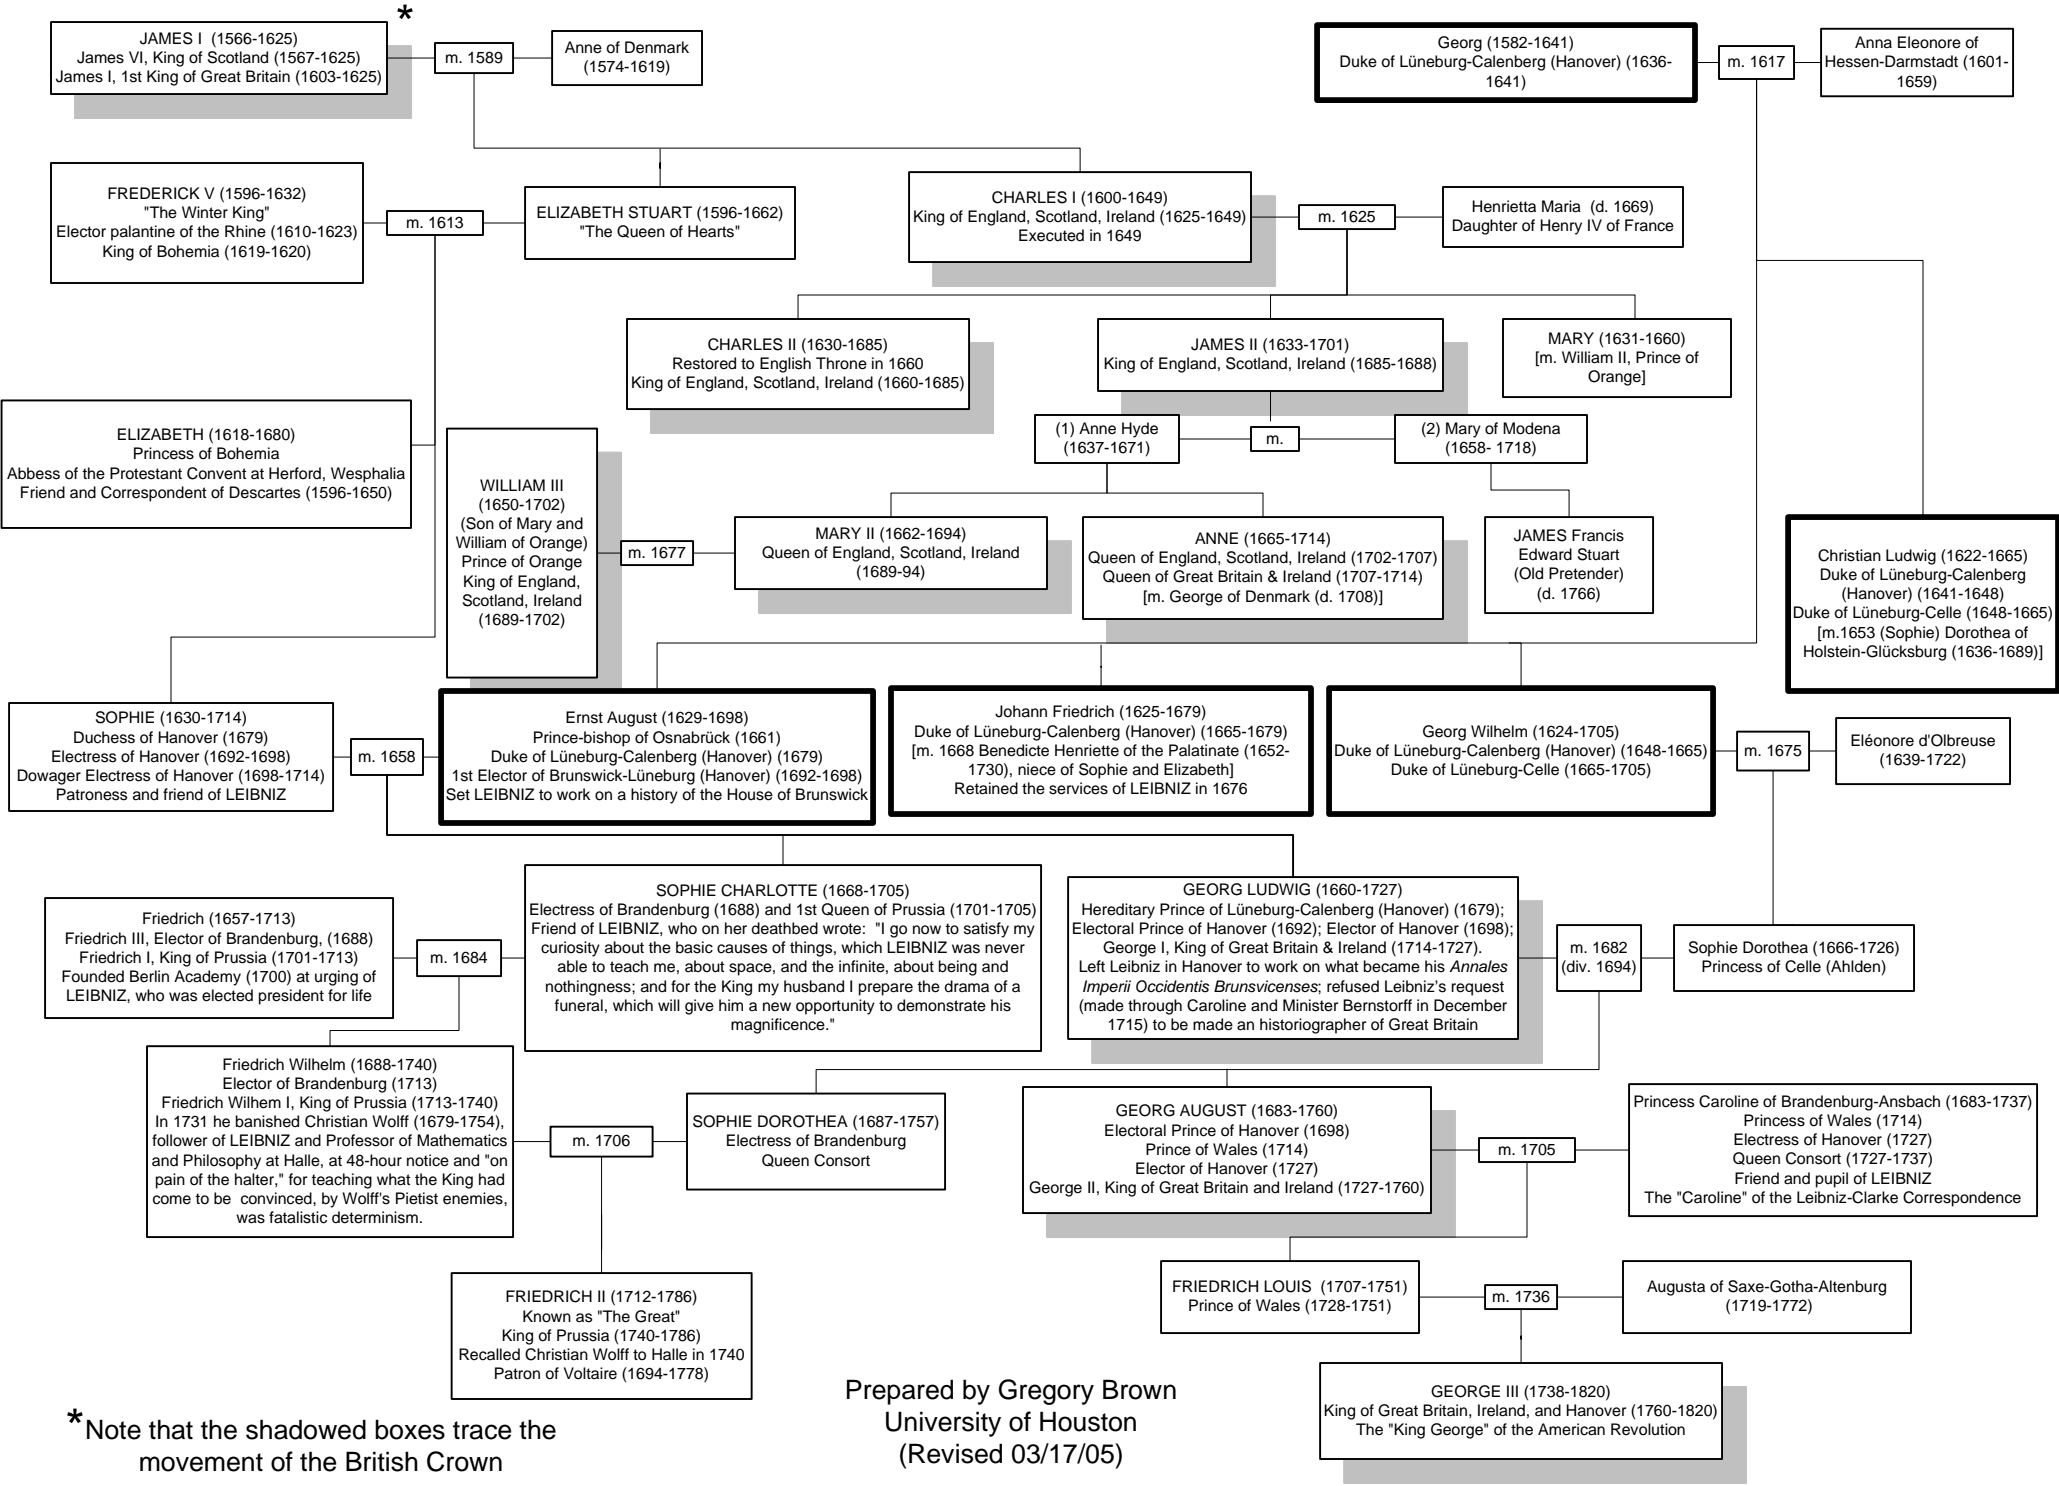

LEIBNIZ (1646-1716) AND ROYALTY

* Note that the shadowed boxes trace the movement of the British Crown

Prepared by Gregory Brown
University of Houston
(Revised 03/17/05)